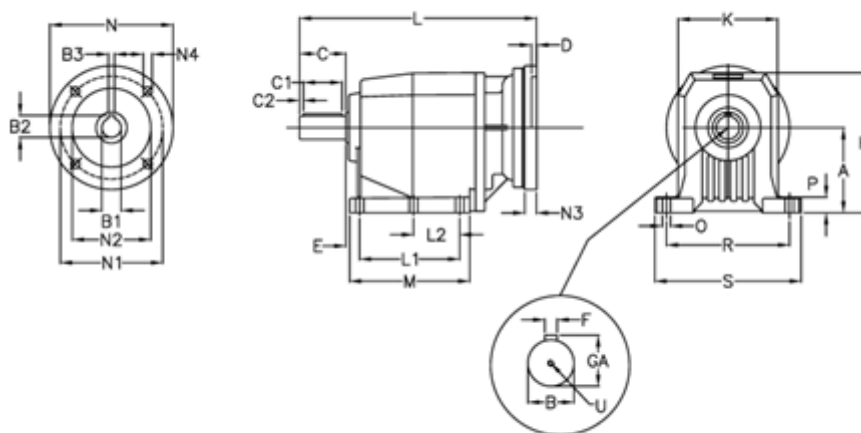

Article number: 40600802221235

Description: Helical gearbox  
C802P-22,2-P90B5

## Measures

A = 250	D = 4.0	L2 = 0.0	P = 35
B = 80	E = 33	M = 277.0	R = 370
B1 = 24	F = 22	N = 200	S = 440
B2 = 27.3	GA = 85.0	N1 = 165	U = M20x42
B3 = 8	H = 420	N2 = 130	
C = 140	K = 320	N3 = 0	
C1 = 110	L = 533.0	N4 = M10x12	
C2 = 15	L1 = 210.0	O = 26	